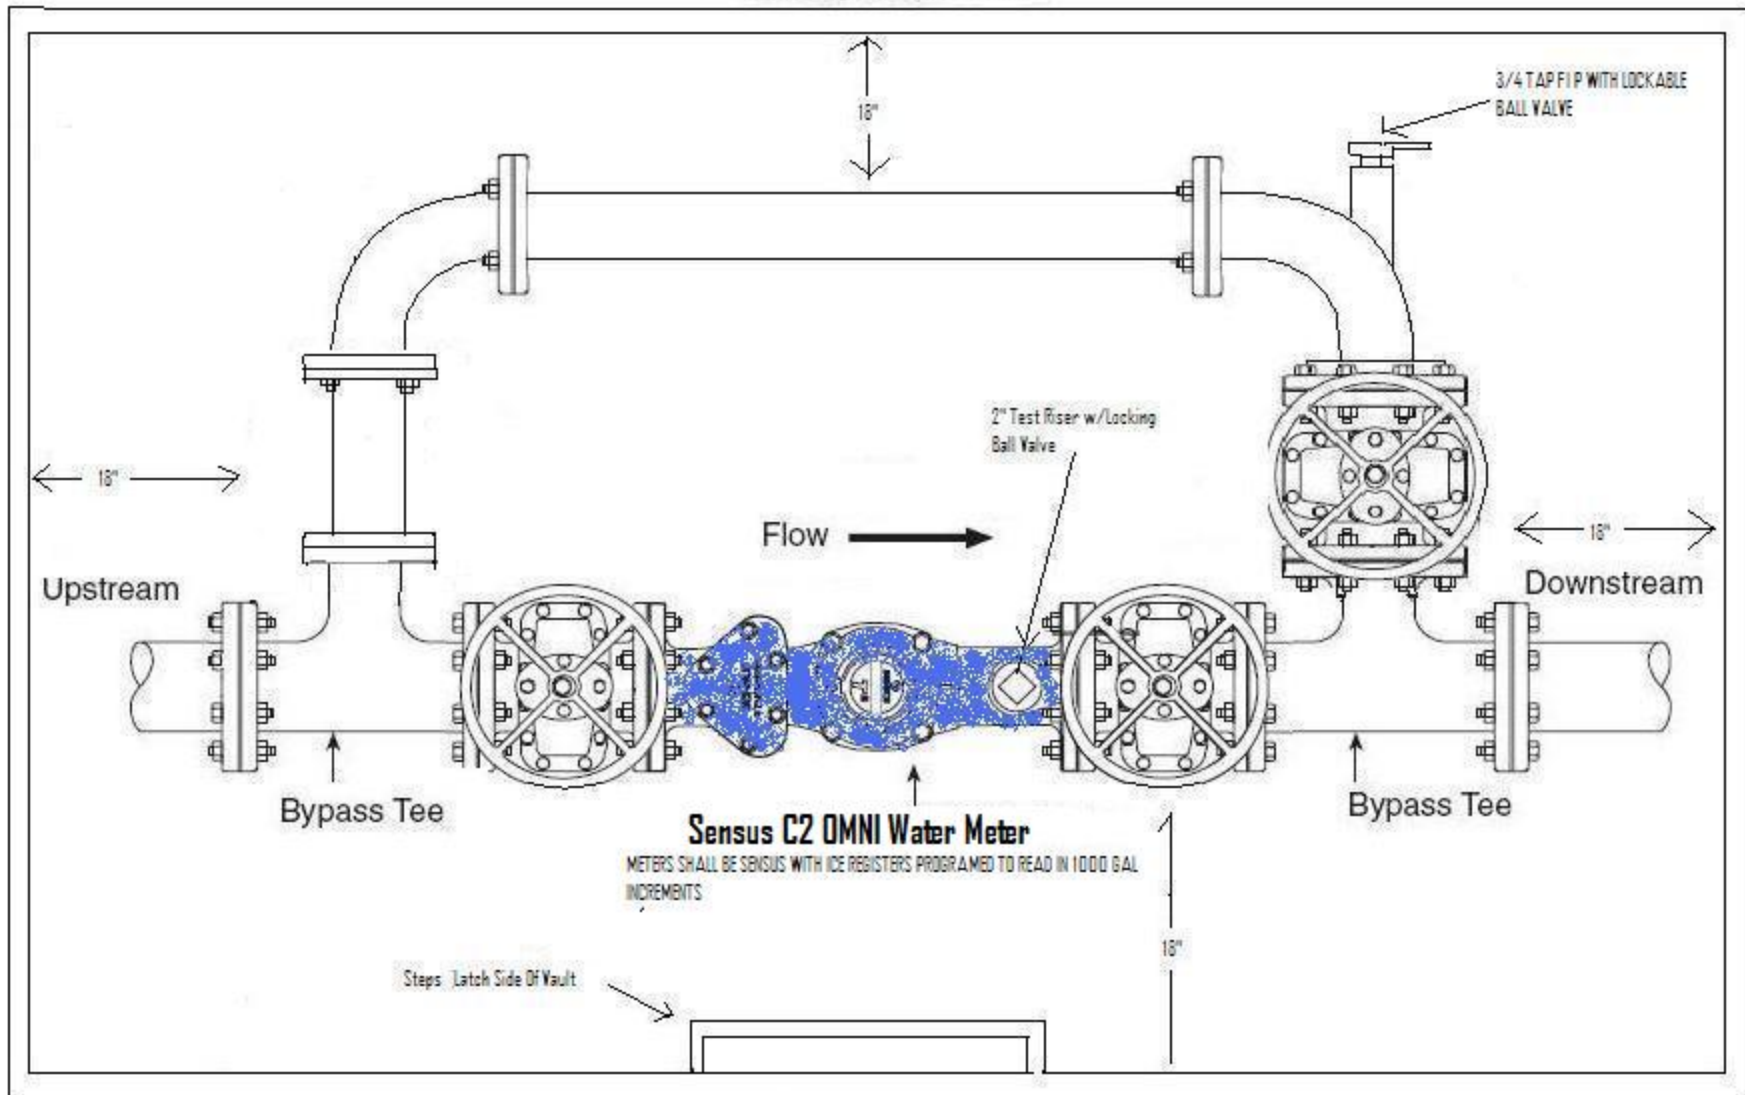

Sensus OMNI Meter

4 X 4 HATCH SIZE